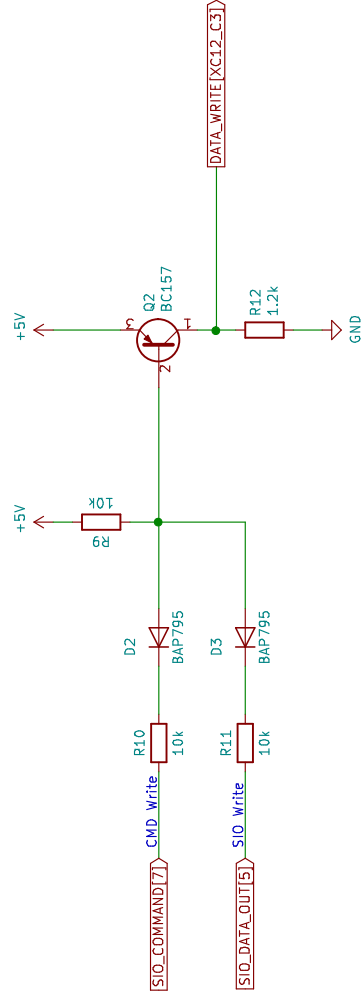

Read Section / Data Mux

Data Write Section

Variation about Czech Turbo 2000 and AST system, works with:

- Czech Turbo 2000
- T2000/T3000 from Wrocław
- Auto Turbo, Atari Hard Turbo
- AST/ATT/JIM

Sheet: /

File: uni_t2000_ast.sch (reverse engineered from real hardware)

Title: Czech T2000 clone + AST variation (write section)

Size: A4 Date: 2021.05.09, drawn by Seban/Slight

KiCad E.D.A. eeschema 5.0.2+dfsg1-1

Rev: 1.0

Id: 1/1