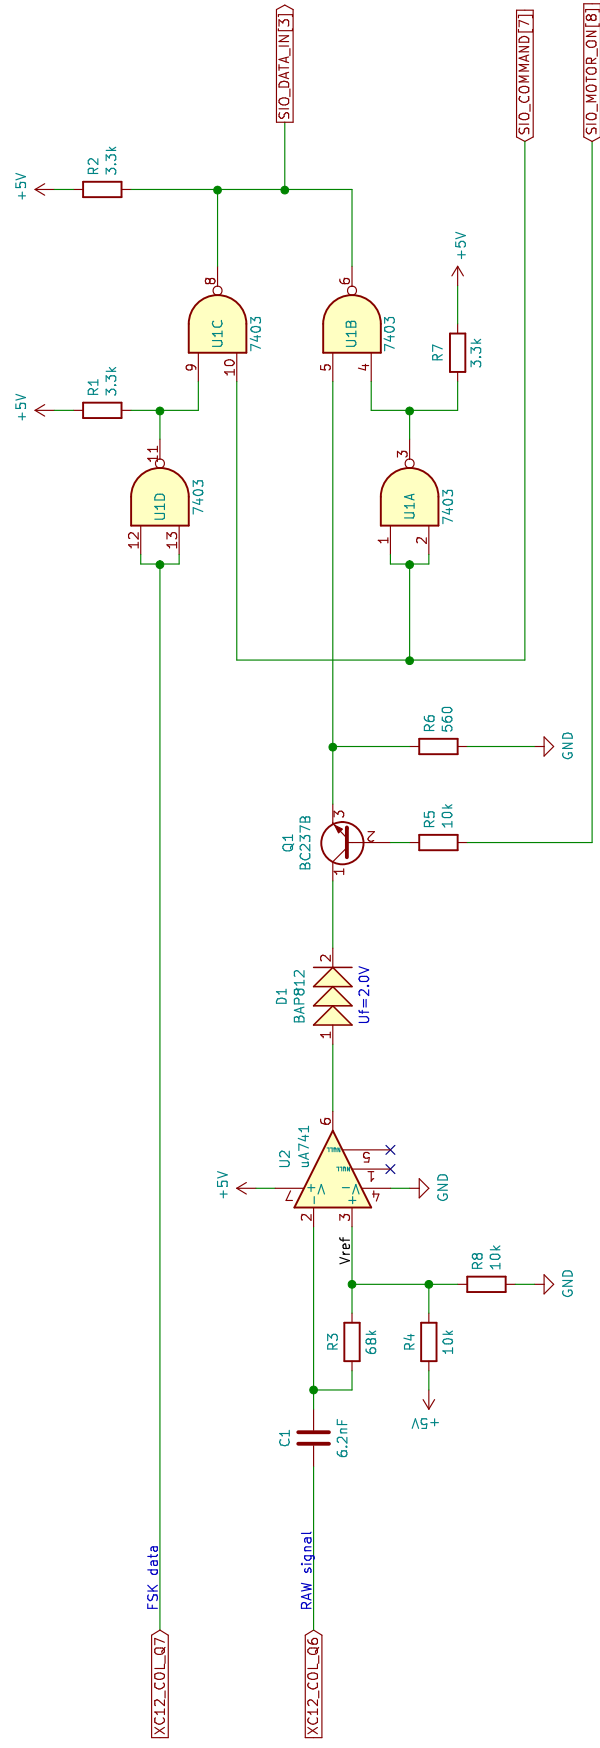

Read Section / Data Mux

Data Write Section

Variation about Czech Turbo 2000 and AST system, works with:

- Czech Turbo 2000
- T2000/T3000 from Wrocław
- Auto Turbo, Atari Hard Turbo
- AST/ATT/JIM

Sheet: /

File: uni_t2000_ast.sch (reverse engineered from real hardware)

Title: Czech T2000 clone + AST variation (write section)

Size: A4 Date: 2021.05.09, drawn by Seban/Slight

KiCad E.D.A. eeschema 5.0.2+dfsg1-1

Rev: 1.0

Id: 1/1